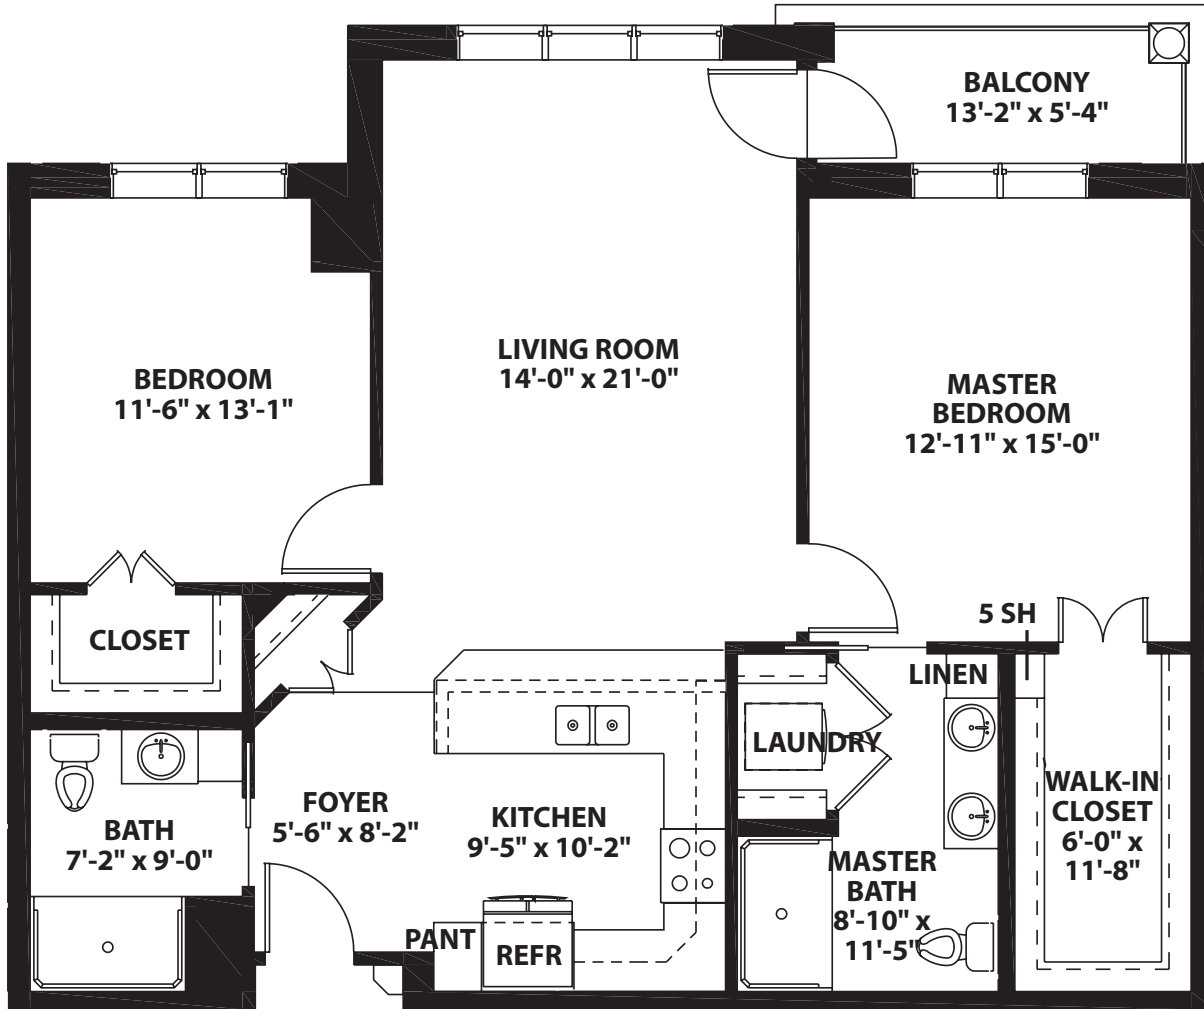

# IREDELL

(EXPANSION)

## TWO BEDROOM

1,149 SQ. FT

DETAILS AND DIMENSIONS MAY VARY SLIGHTLY

*WhiteStone*

A MASONIC & EASTERN STAR  
COMMUNITY EST. 1912

Founded on fellowship. Inspired by you.

700 S. Holden Road | Greensboro, NC 27407  
(336) 547-2947 | [www.LiveatWhiteStone.org](http://www.LiveatWhiteStone.org)