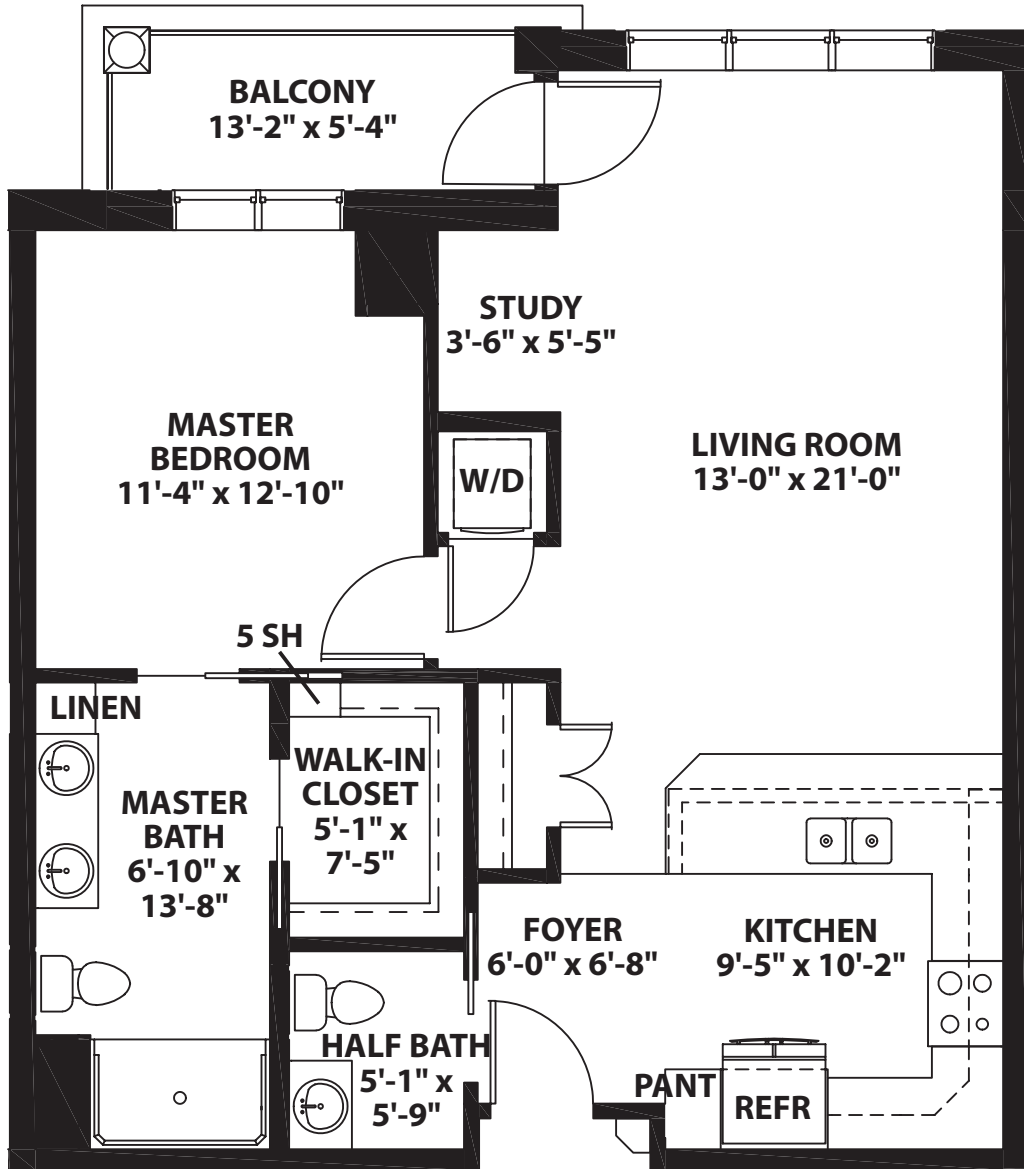

CHATHAM

(EXPANSION)

ONE BEDROOM

846 SQ. FT.

DETAILS AND DIMENSIONS MAY VARY SLIGHTLY

WhiteStone

A MASONIC & EASTERN STAR
COMMUNITY EST. 1912

Founded on fellowship. Inspired by you.