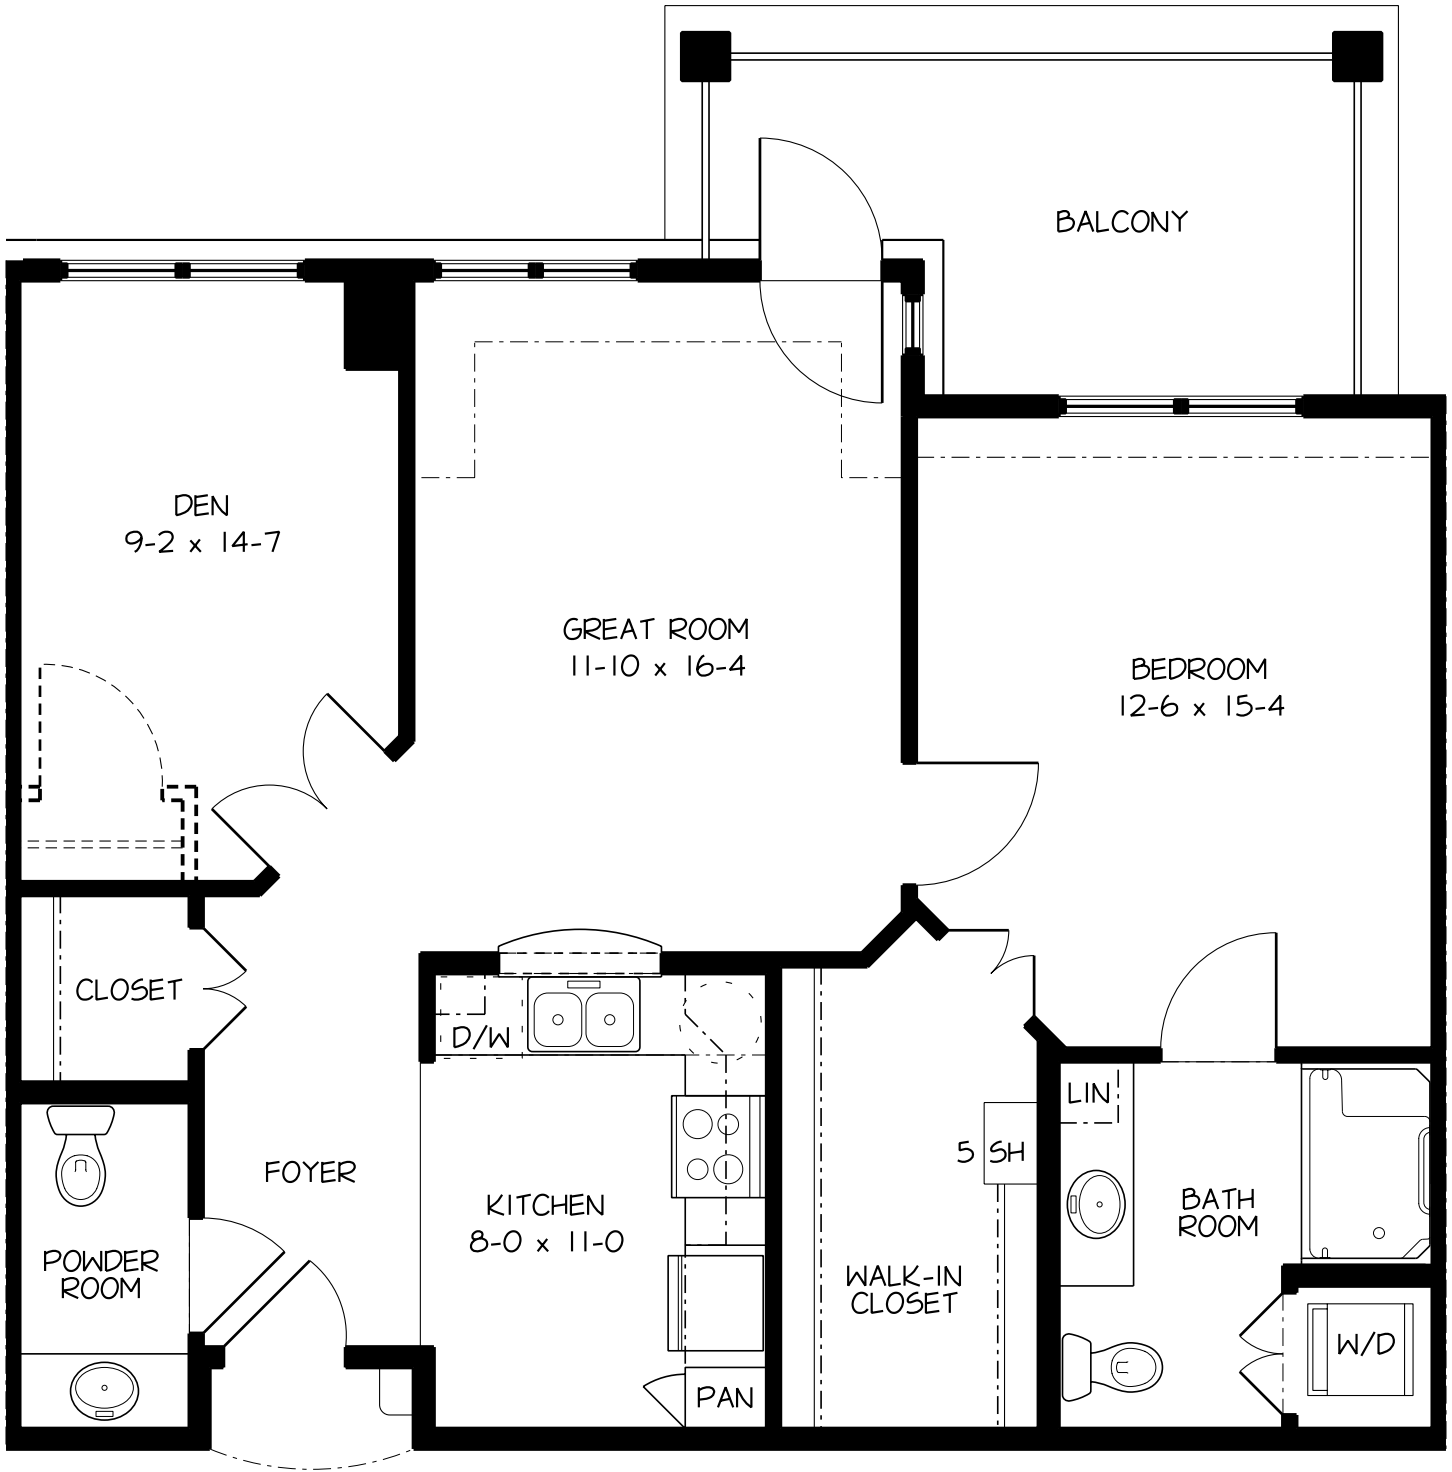

# CASWELL

## ONE BEDROOM W/ DEN

DETAILS AND DIMENSIONS MAY VARY SLIGHTLY

*WhiteStone*  
 A MASONIC & EASTERN STAR  
 COMMUNITY EST. 1912  
 Founded on fellowship. Inspired by you.

700 S. Holden Road | Greensboro, NC 27407  
 (336) 547-2947 | [www.LiveatWhiteStone.org](http://www.LiveatWhiteStone.org)