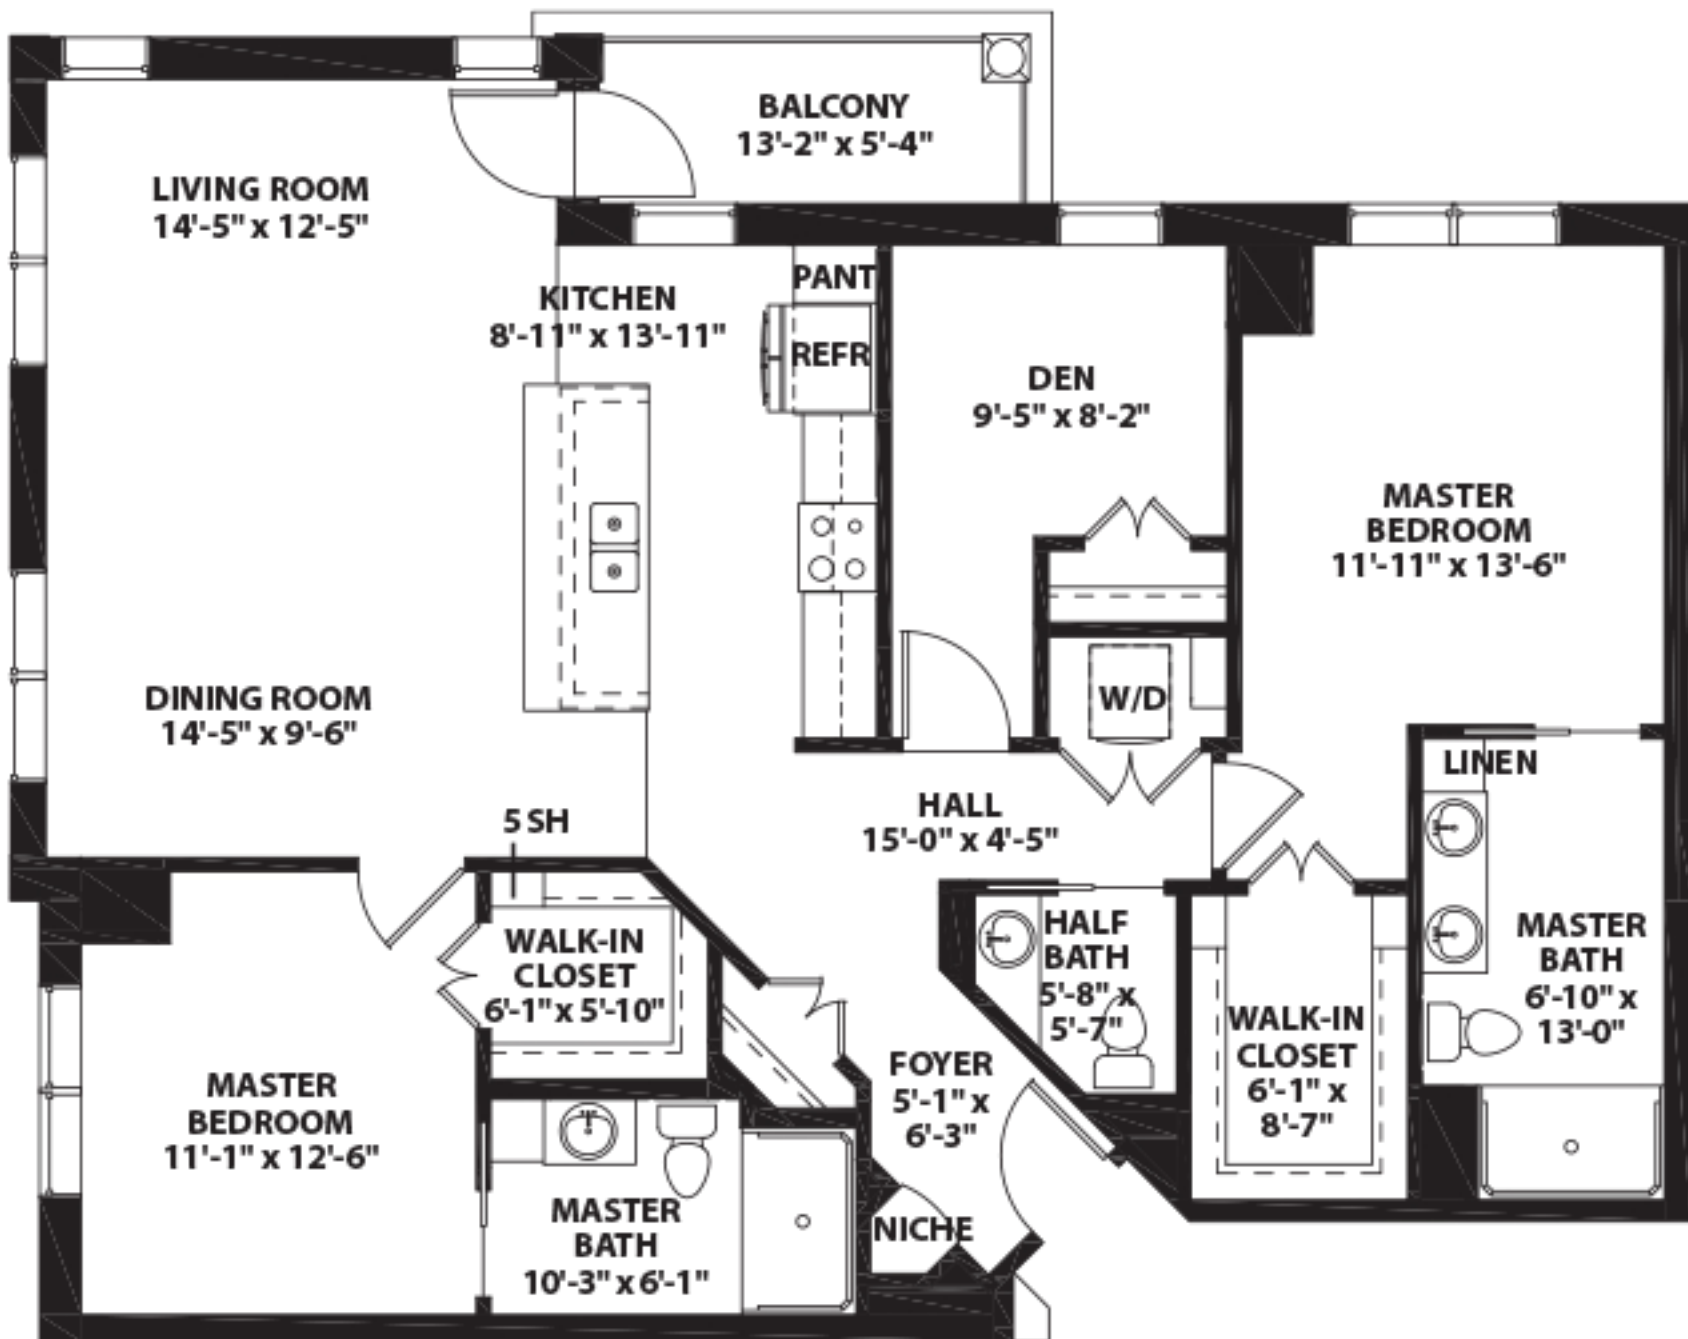

DAVIE

(EXPANSION)
TWO BEDROOM

DETAILS AND DIMENSIONS MAY VARY SLIGHTLY

WhiteStone
A MASONIC & EASTERN STAR
COMMUNITY EST. 1912
Founded on fellowship. Inspired by you.

700 S. Holden Road | Greensboro, NC 27407
(336) 547-2947 | www.LiveatWhiteStone.org