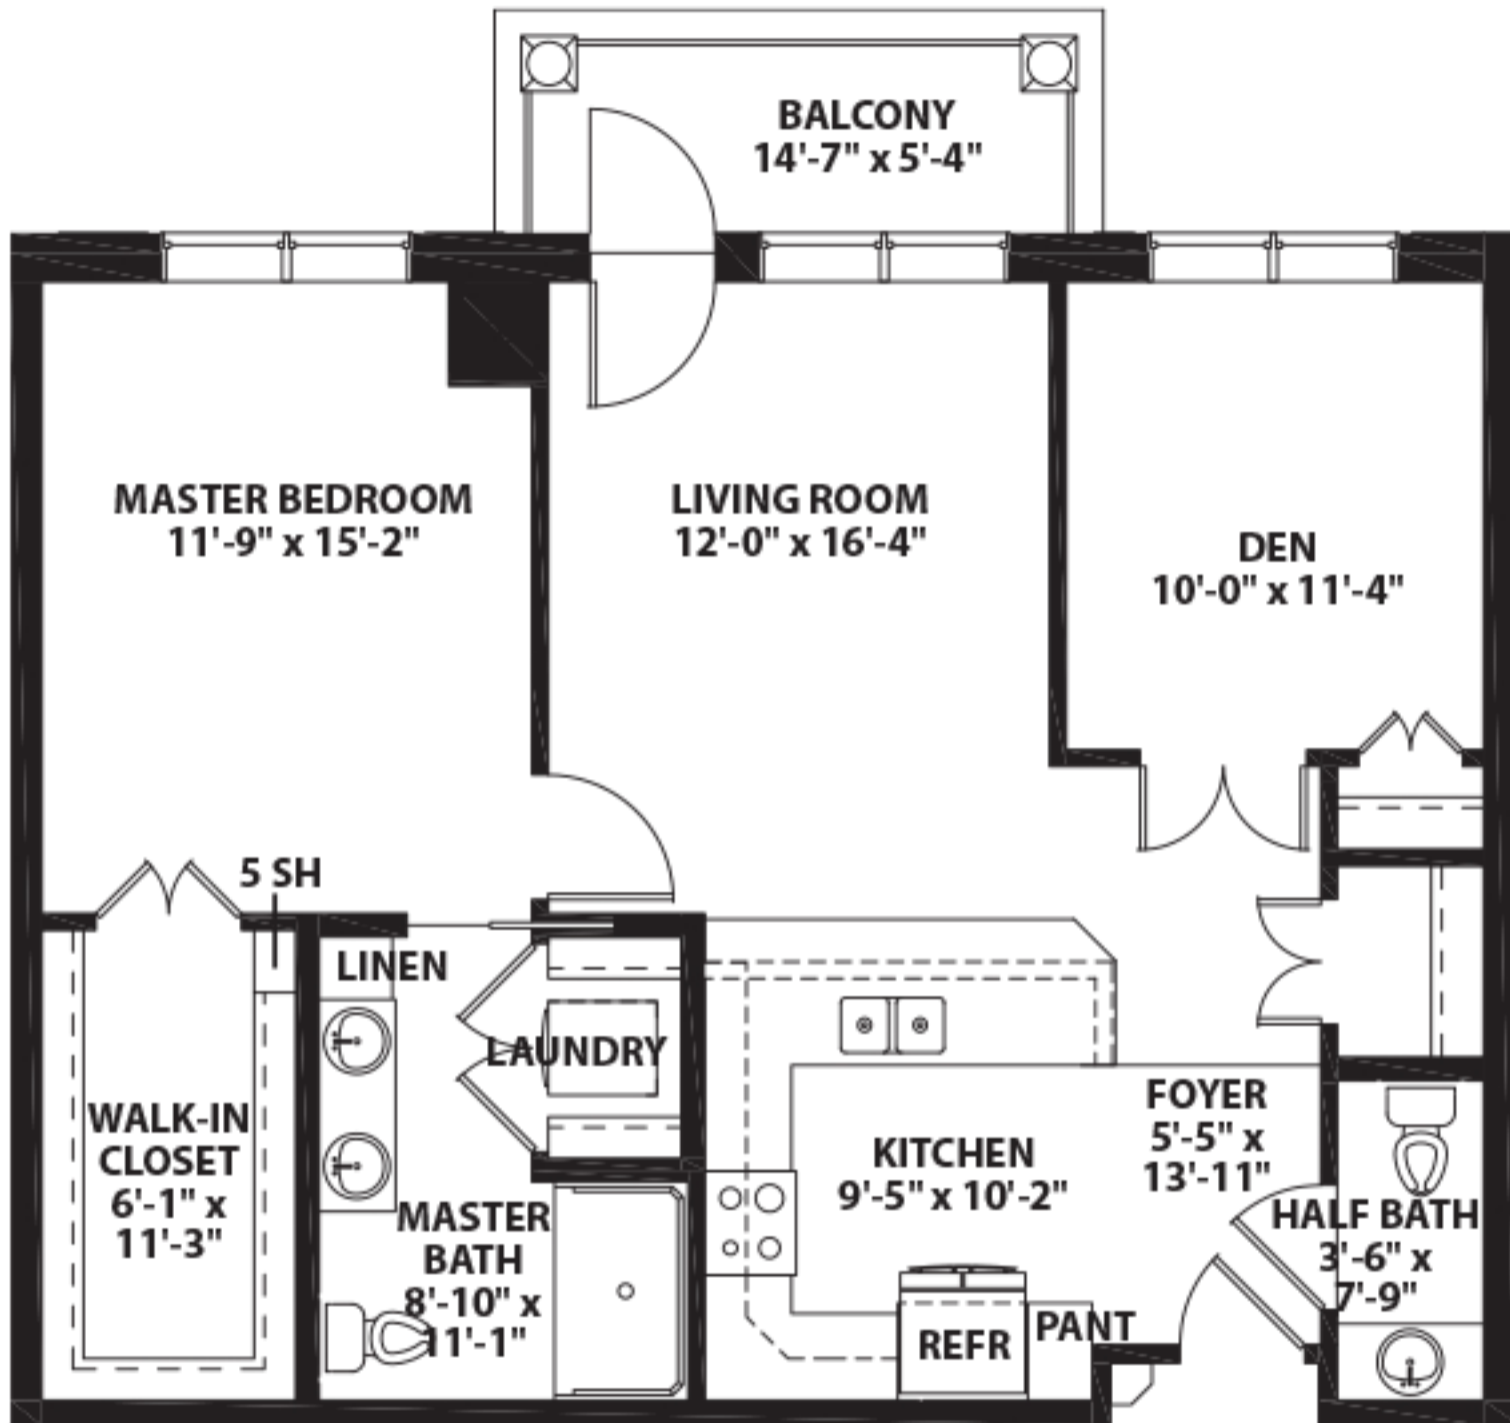

WILKES

(EXPANSION)
ONE BEDROOM W/ DEN

DETAILS AND DIMENSIONS MAY VARY SLIGHTLY

WhiteStone
A MASONIC & EASTERN STAR
COMMUNITY EST. 1912
Founded on fellowship. Inspired by you.

700 S. Holden Road | Greensboro, NC 27407
(336) 547-2947 | www.LiveatWhiteStone.org