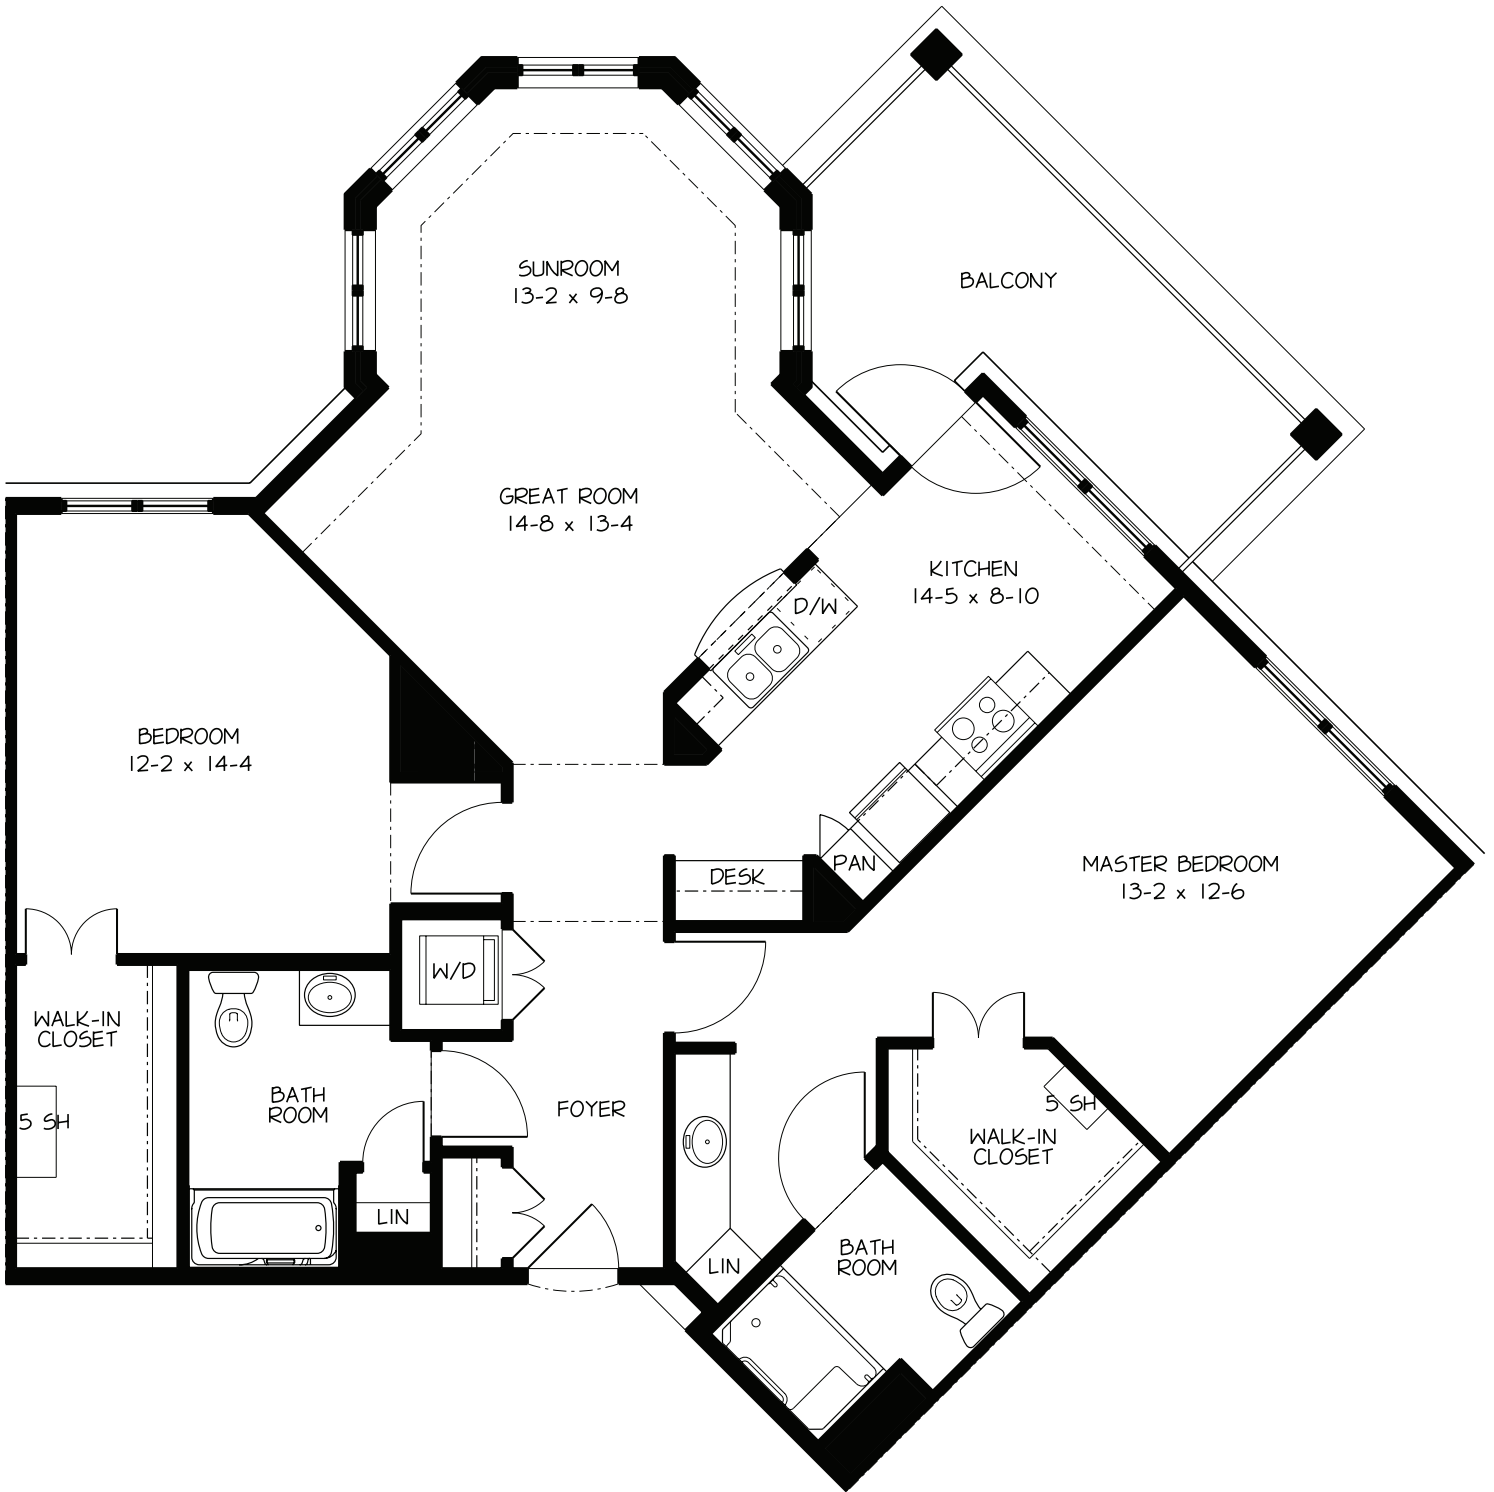

RANDOLPH

TWO BEDROOM W/SUNROOM

DETAILS AND DIMENSIONS MAY VARY SLIGHTLY

WhiteStone
A MASONIC & EASTERN STAR
COMMUNITY EST. 1912
Founded on fellowship. Inspired by you.

700 S. Holden Road | Greensboro, NC 27407
(336) 547-2947 | www.LiveatWhiteStone.org